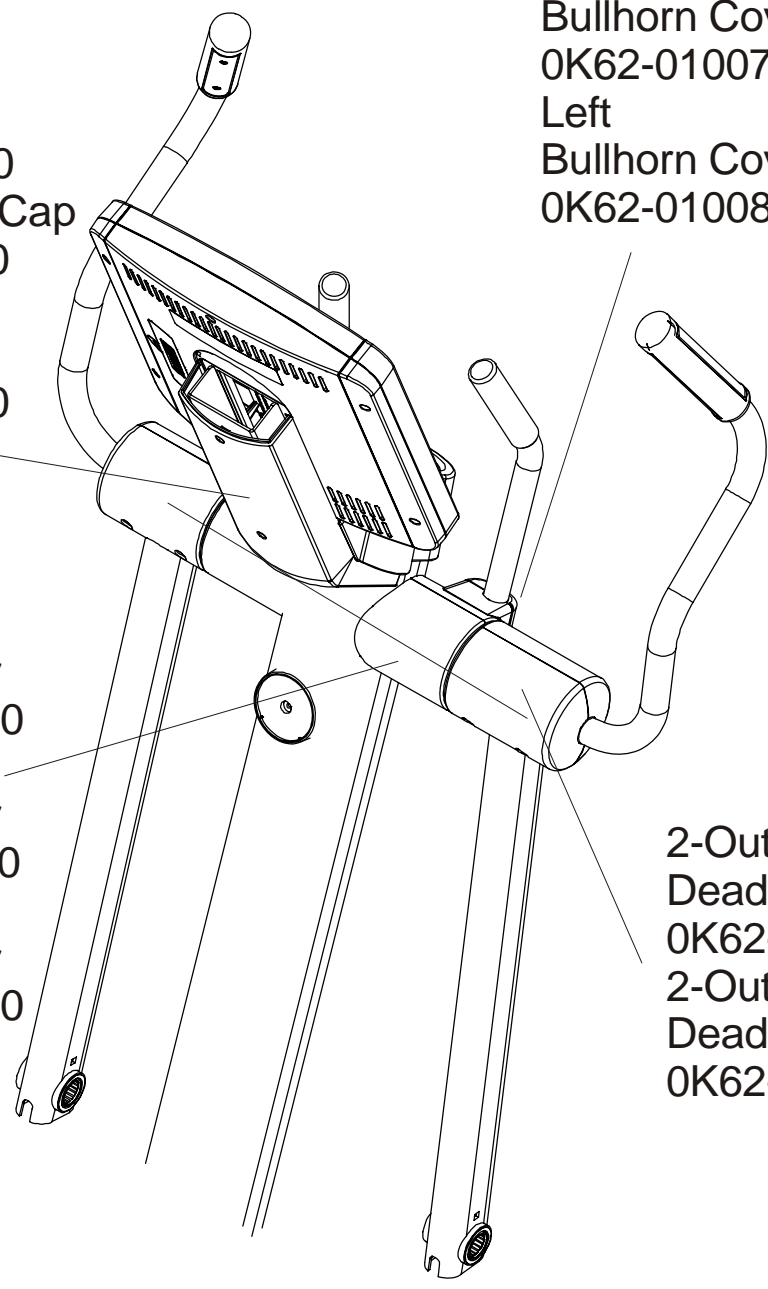

Console Support
AK62-00123-0000
Console Support Cap
OK62-01030-0000
Console Support
Shroud
OK62-01023-0000

Right
Bullhorn Cover
OK62-01007-0001
Left
Bullhorn Cover
OK62-01008-0001

Right Inside
Deadshaft Cover
OK62-01010-0000
Left Inside
Deadshaft Cover
OK62-01011-0000
2-Front Inside
Deadshaft Cover
OK62-01009-0000

2-Outside Front
Deadshaft Cover
OK62-01013-0000
2-Outside Rear
Deadshaft Cover
OK62-01012-0000